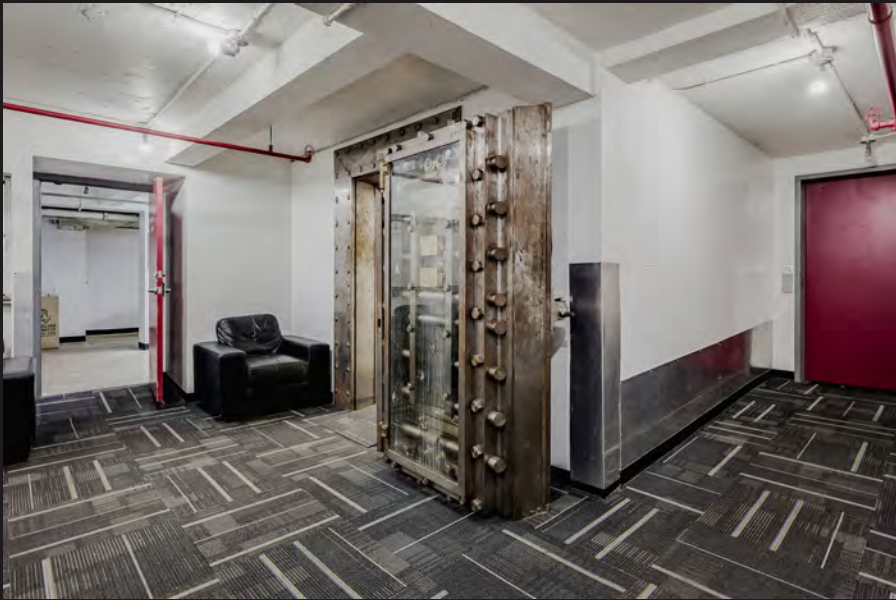

# Basement

The basement level combines studios, edit rooms, storage, and technical spaces including control and foley rooms, making it ideal for production or training use. It functions as a practical extension of the main floor.

**Size** ~6,200 SF

**Basic Rent** Contact Listing Brokers

**Additional Rent** Contact Listing Brokers

**Availability** With Notice